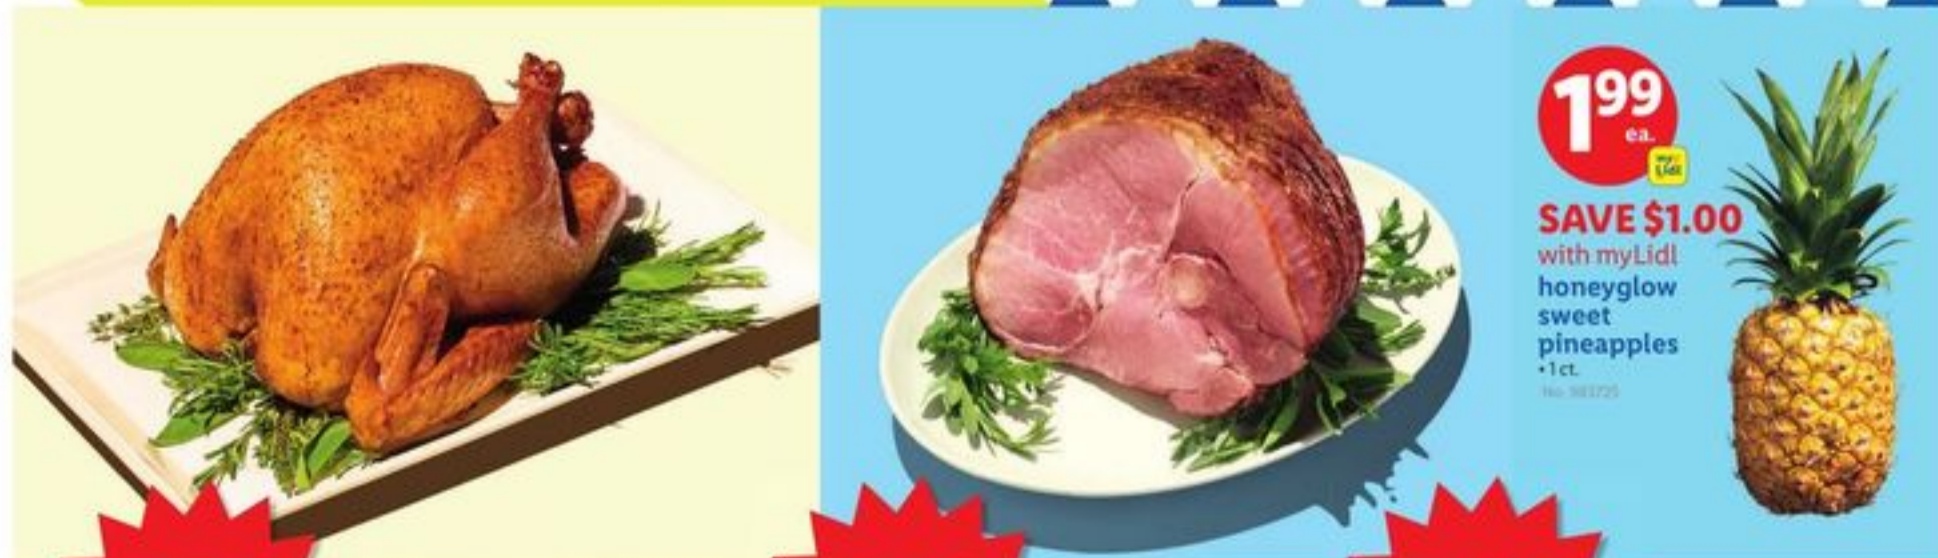

THE SUPER-EST MARKET

Wed. 12/18 - Tues. 12/24

HAPPY HOLIDAYS

BIG LIDL DEALS

99¢ /lb.

SAVE 70¢ with myLidl
Butterball® frozen premium all natural young turkey
• limit two turkeys per customer
No. 223361 - 223362

99¢ /lb.

SAVE 80¢ with myLidl
bone-in ham portion
• limit two hams per customer
No. 264206

1.29 /lb.

SAVE $1.00 with myLidl
bone-in spiral sliced ham
• limit two hams per customer
No. 264127