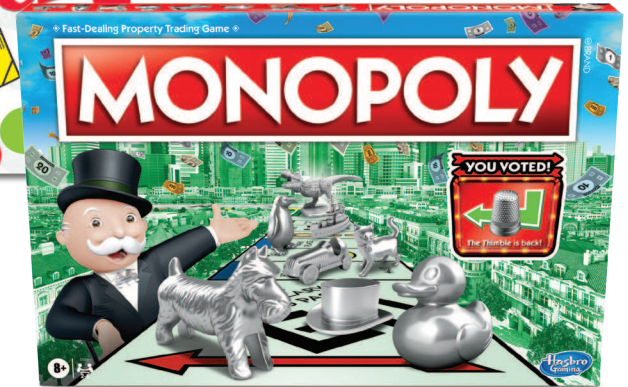

Holiday Home[®]
50"x60"
Rolled Throw

\$4⁹⁹
With Card

Pokémon
14" Squishmallow

\$29⁹⁹
With Card

Nerf Zombie
Strikeout

\$12⁹⁹
With Card

\$19⁹⁹

With Card

Dash of That[®] Essentials:
3-Quart Dutch Oven,
18-Piece Glass Food Storage,
8-Piece Utensil Set or
4-Piece Glass Clamp Jar Set

CHEF'S CHOICE

Holiday
Snackles
14" Plush
\$16⁹⁹
With Card

Dip[®]
Sweater
\$16
With Card
Women's sizes.
Reg. \$28

Polly Pocket
35th Anniversary
Unicorn Partyland
Play Set

\$24⁹⁹
With Card

\$16⁹⁹
With Card

Operation, Twister
or Monopoly Classic

Minecraft,
Total Anime
or Pokémon
8" Plush

\$11⁹⁹
With Card

**ENDLESS FUN
JUST AHEAD**

Miniverse
Make it Mini
Lifestyle Décor

\$6⁹⁹

With Card

Fisher-Price
Link Squad
Panda

\$12⁹⁹

With Card

Sonic
9" Plush

\$9⁹⁹