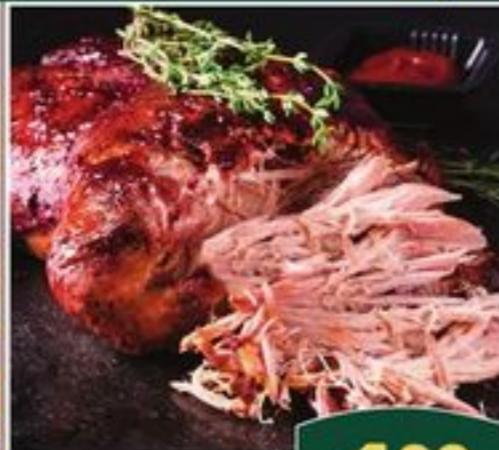

Fresh Pork Butt Roast
Sold in the Bag

1.99
lb