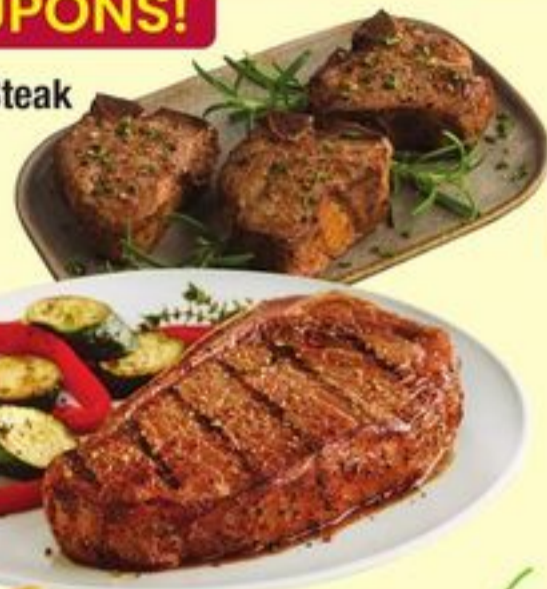

We welcome
Supplemental Nutrition Assistance Program
shaws.com/ebtonline
Shop In-store or Online

DIGITAL COUPONS!

Beef New York Strip Steak or Lamb Loin Chops
bone-in, Value Pack

SALE PRICE 9.99 lb.
-3.02 lb.
6.97
lb.
Limit 2