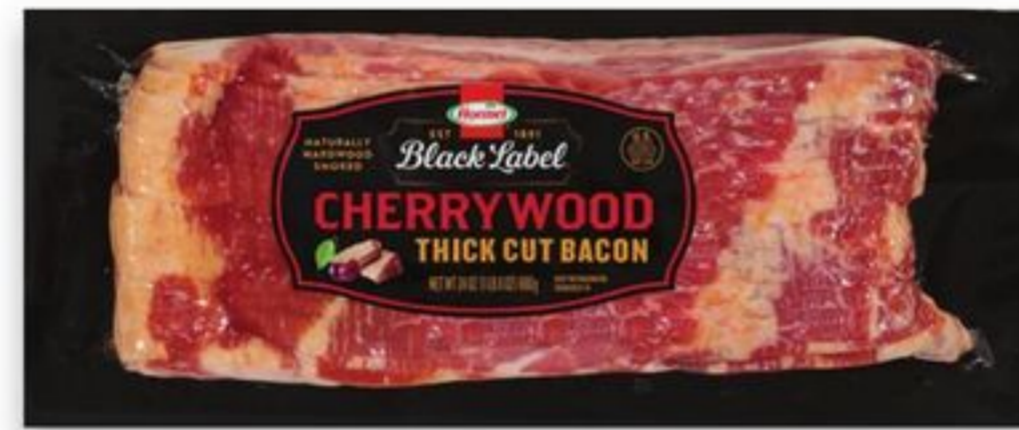

6⁹⁹
Member Price

Teddie Peanut Butter
26-oz. Selected varieties.

6⁹⁹
Member Price

4⁹⁹
Member Price

Daisy Sour Cream
24-oz. Selected varieties.

3⁴⁹
Member Price

BUY 1 GET 1 FREE When you Buy 2
EQUAL OR LESSER VALUE
Member Price

10⁹⁹ ea
Member Price

4⁹⁹
Member Price

2$7 for **7**
Member Price

Petit Pot Pudding
2-pack, 3.5 to 4-oz. Selected varieties.

3⁹⁹
Member Price

2$3 for **3**
Member Price

2⁴⁹ ea When you Buy 2
Member Price

6⁹⁹ ea
Member Price

Safeway for U® coupon must be downloaded to your account prior to purchase. Must use Safeway for U® account. Expires 2/25/25.