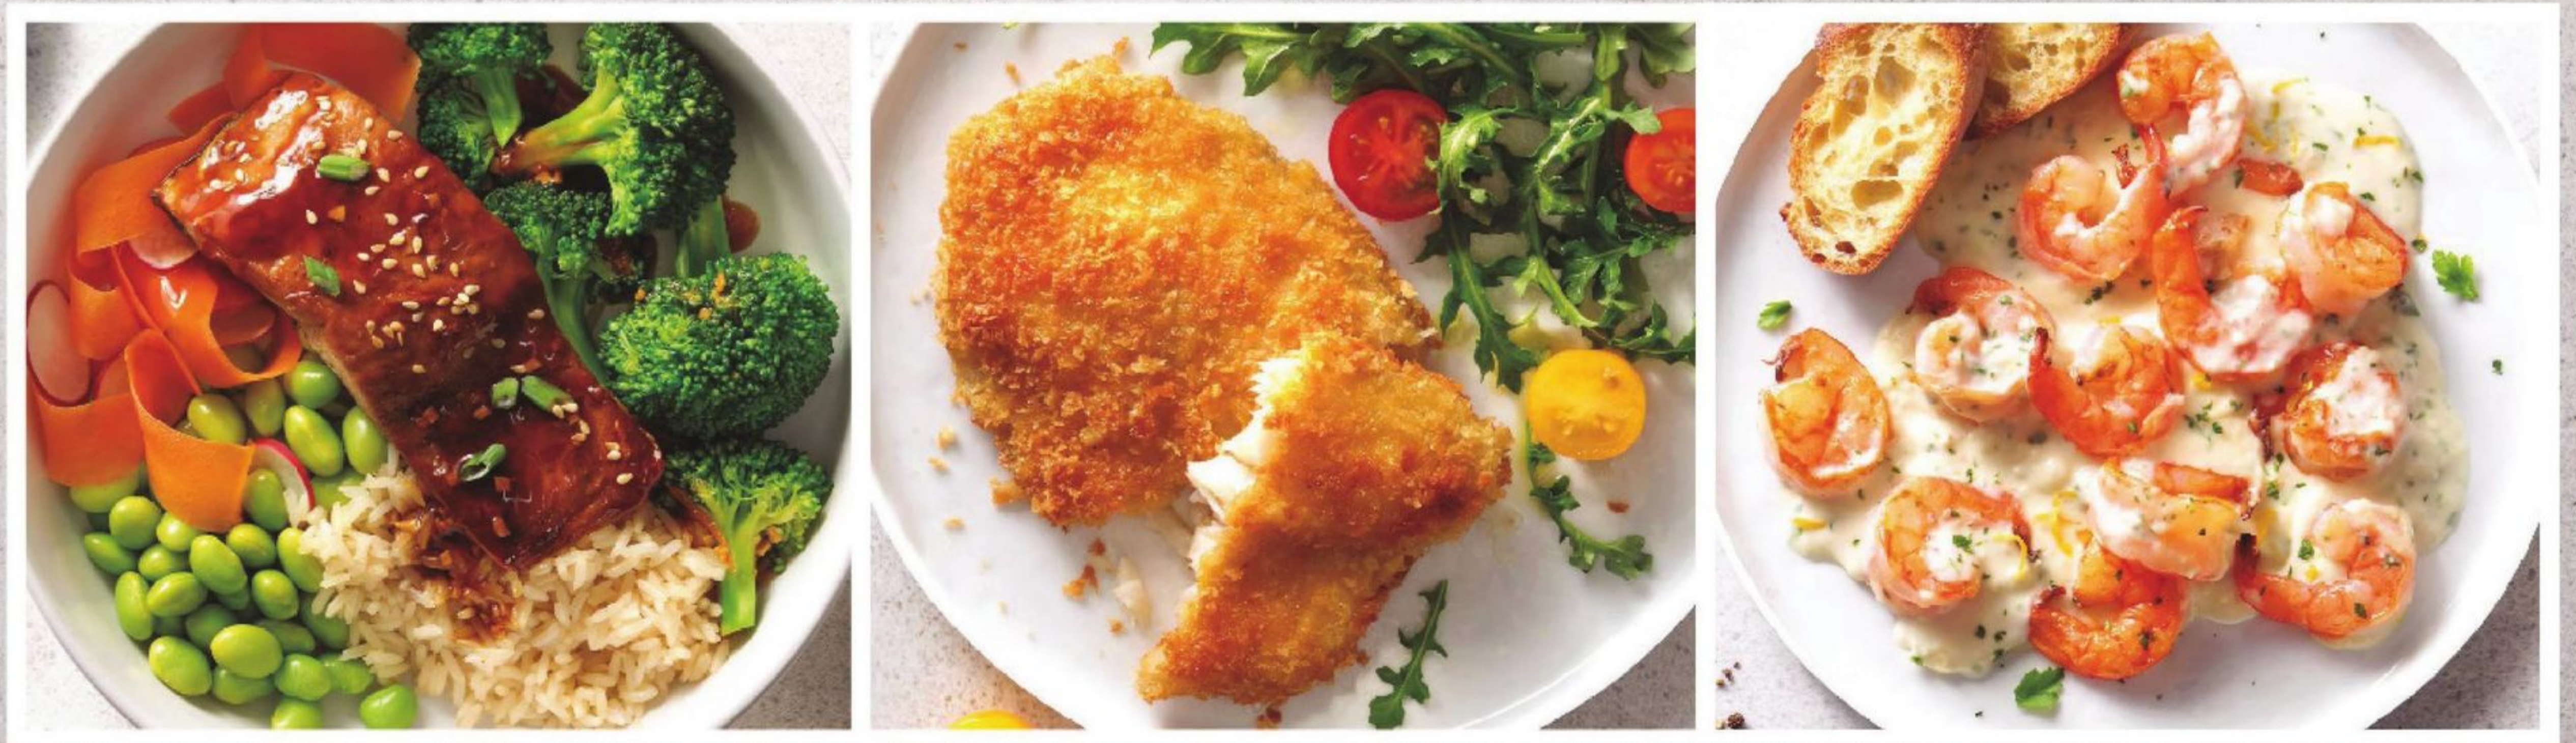

3⁹⁹

Smithfield Ham Steaks
or Diced and Cubed Ham
8 oz.

2/\$7

BRING THE BISTRO HOME

Waterfront Bistro® offers a variety of delicious Responsible Choice Seafood

Seafood

**Margaritaville
Gourmet Shrimp**
8-10 oz., frozen